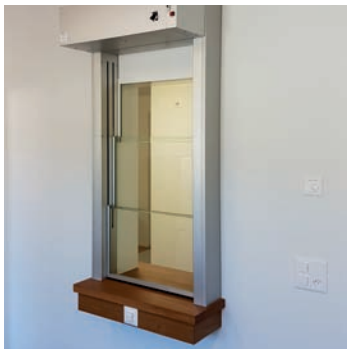

Site as customer and reception desk

- customs
- post offices
- banks
- airports and railways stations
- civil servants, authorities and communities
- chemical and industrial businesses
- jewellers

Furthermore, special versions of SIPORT secure customer counters can be designed as a lock.

Deployment location as personnel or goods lock

- hospitals and operating theatres
- ticket offices and reception halls
- airports and railway stations
- office areas